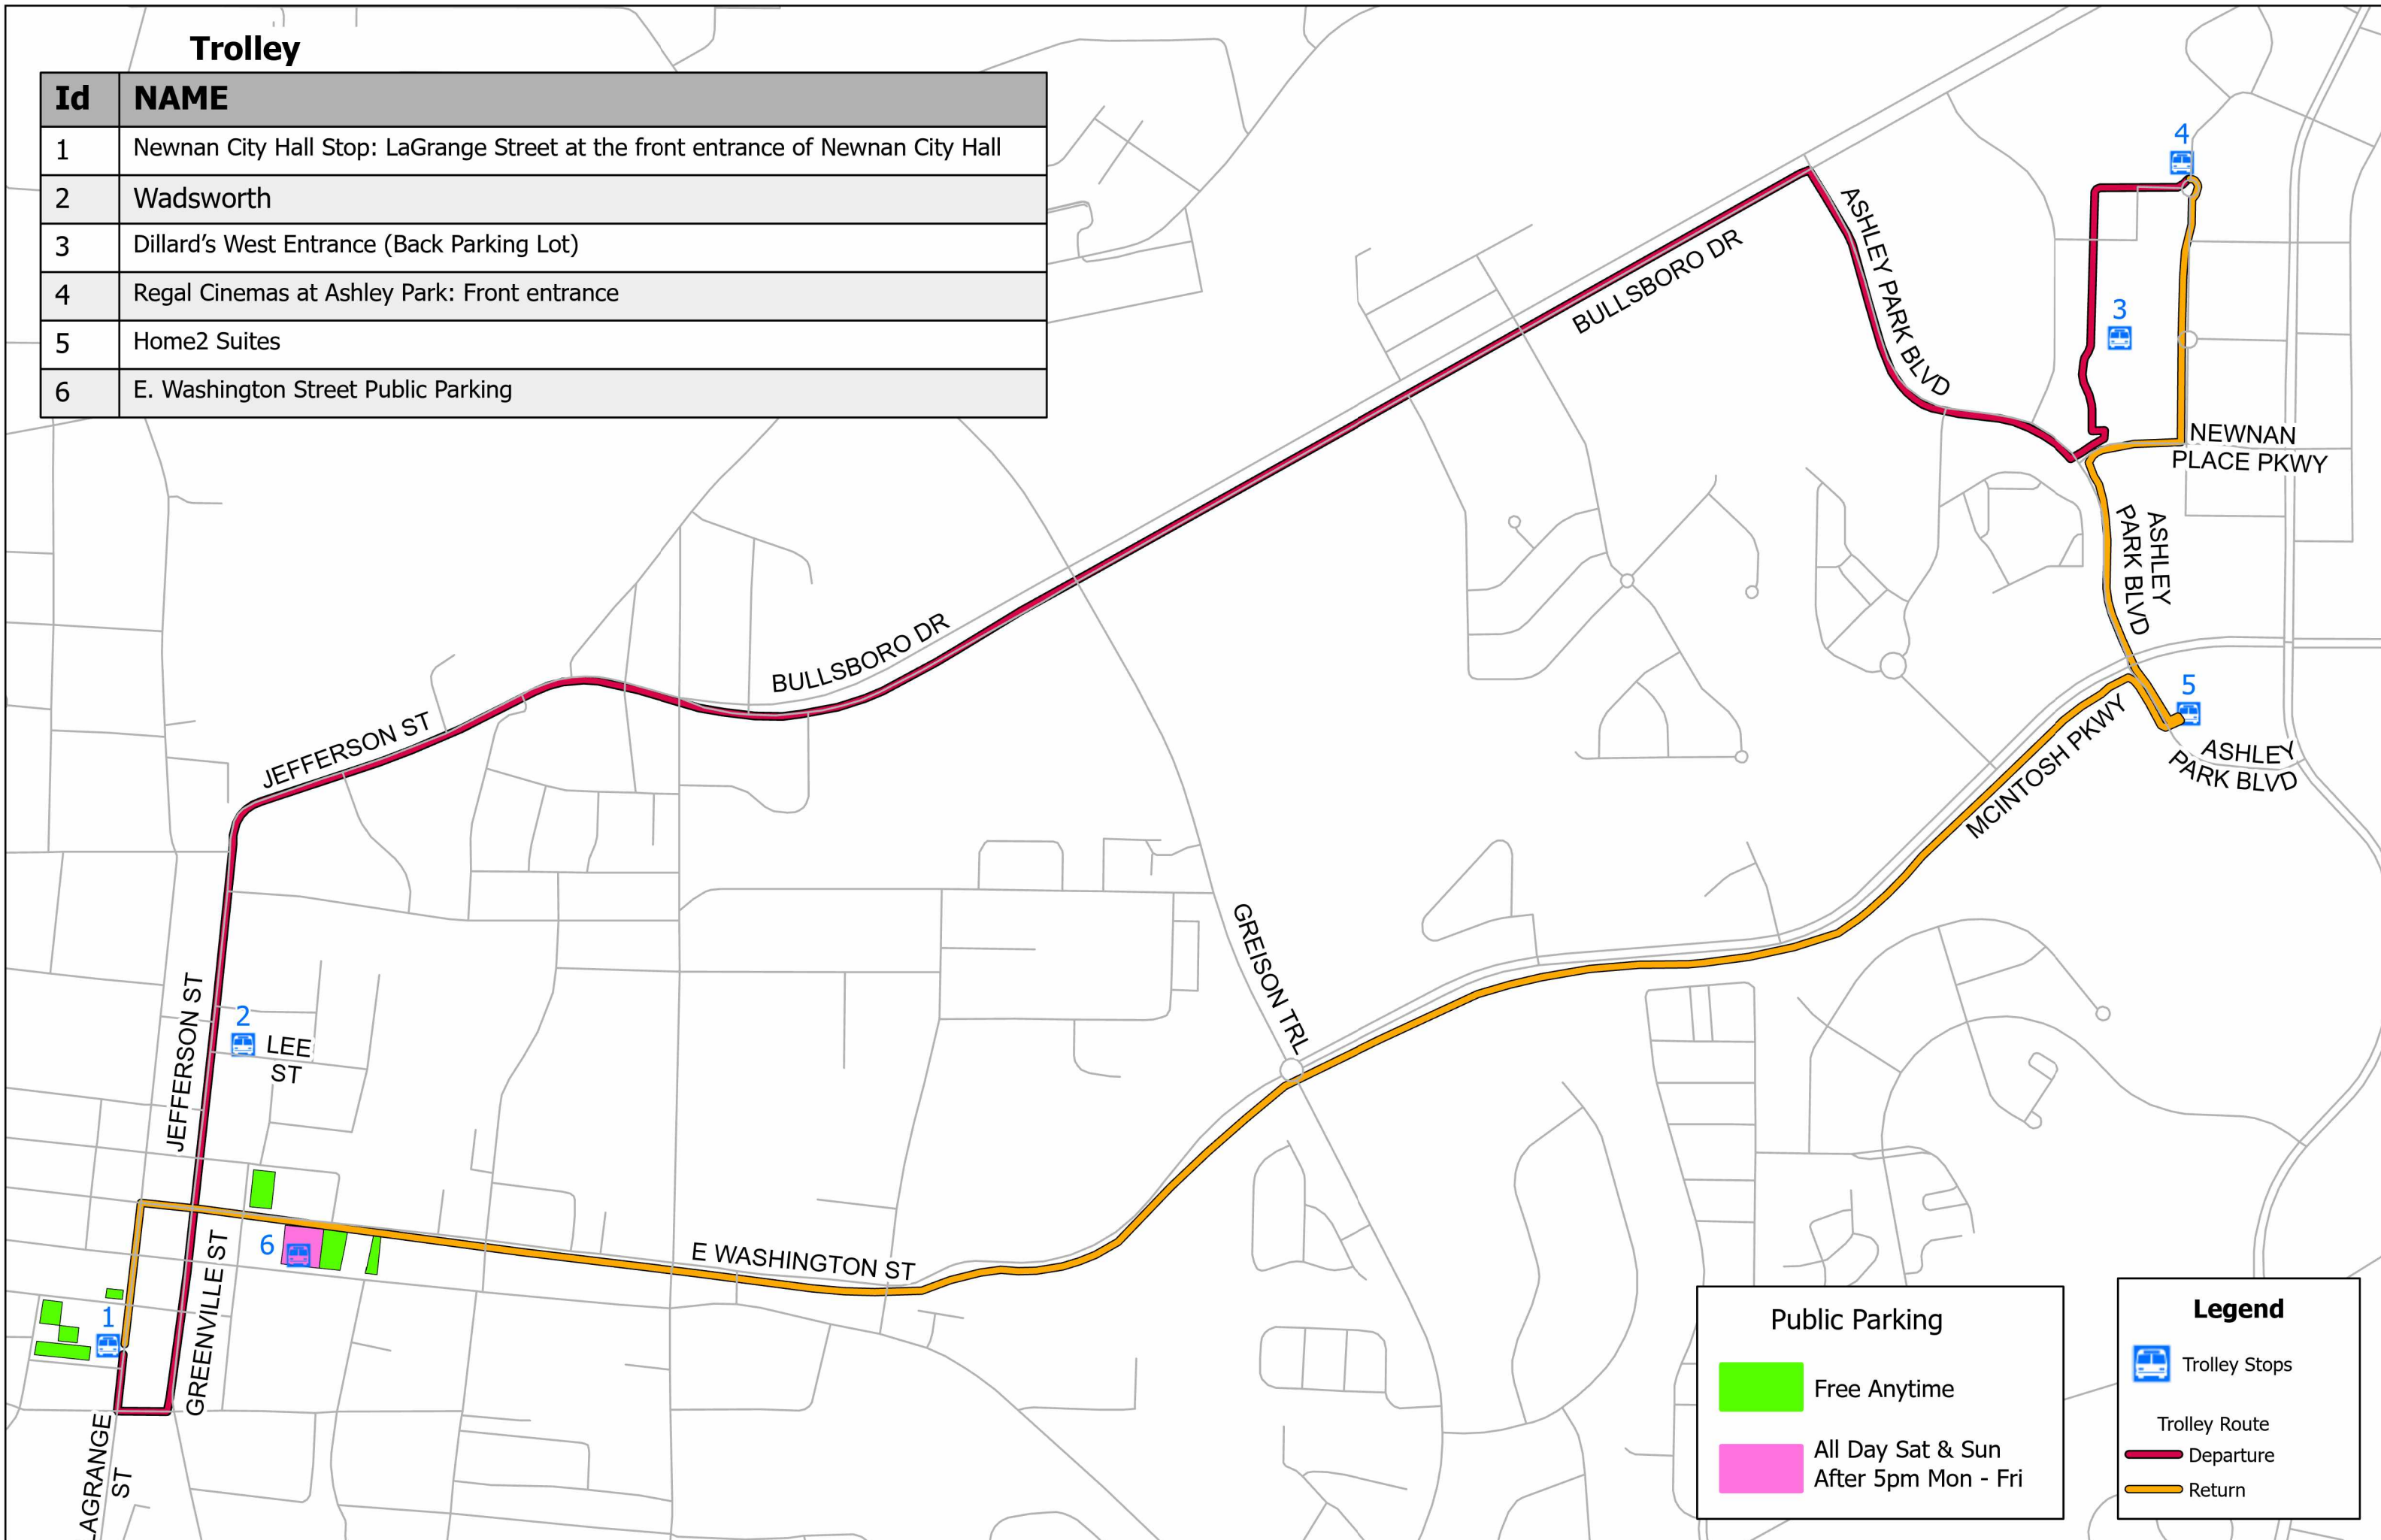

Trolley

Id	NAME
1	Newnan City Hall Stop: LaGrange Street at the front entrance of Newnan City Hall
2	Wadsworth
3	Dillard's West Entrance (Back Parking Lot)
4	Regal Cinemas at Ashley Park: Front entrance
5	Home2 Suites
6	E. Washington Street Public Parking

Public Parking

- Free Anytime
- All Day Sat & Sun
After 5pm Mon - Fri

Legend

- Trolley Stops
- Trolley Route
 - Departure
 - Return